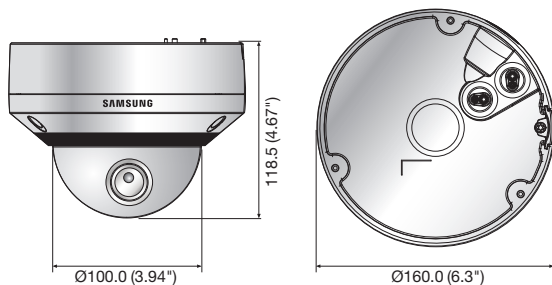

Dimensions

Unit : mm (inch)

SNV-8080N/P

VIDEO	
Imaging Device	1/1.8" 6M CMOS
Total Pixels	6megapixel (3,096 x 2,094)
Effective Pixels	2,592(H) x 1,944(V)
Scanning System	Progressive
Min. Illumination	Color : 0.2Lux (1/20sec, F1.2, 50IRE), 0.005Lux (2sec, F1.2, 50IRE) 0.1Lux (1/20sec, F1.2, 30IRE), 0.0025Lux (2sec, F1.2, 30IRE) B/W : 0.02Lux (1/20sec, F1.2, 50IRE), 0.0005Lux (2sec, F1.2, 50IRE) 0.01Lux (1/20sec, F1.2, 30IRE), 0.00025Lux (2sec, F1.2, 30IRE)
S / N Ratio	50dB
Video Output	CVBS : 1.0Vpp / 75Ω composite, 720 x 480(N), 720 x 576(P), for installation DIP connector type
LENS	
Focal Length (Zoom Ratio)	3.6 ~ 9.4mm (2.6x) motorized varifocal
Max. Aperture Ratio	F1.2
Angular Field of View	H : 104.0°(Wide) ~ 39.2°(Tele) / V : 75.2°(Wide) ~ 29.3°(Tele)
Min. Object Distance	0.5m (1.64ft)
Focus Control	Simple focus / Manual, Remote control via network (Manual, Simple focus)
Lens Type / Mount Type	DC auto iris / Board-in type
PAN / TILT / ROTATE	
Pan / Tilt / Rotate Range	0° ~ 354° / 0° ~ 67° / 0° ~ 355°
OPERATIONAL	
Camera Title	Off / On (Displayed up to 15 characters)
Day & Night	Auto (ICR) / Color / B/W / External / Schedule
Backlight Compensation	Off / BLC
Wide Dynamic Range	60dB
Contrast Enhancement	SSDR (Samsung Super Dynamic Range) (Off / On)
Digital Noise Reduction	SSNR III (2D+3D noise filter) (Off / On)
Motion Detection	Off / On (4ea, Rectangular zones)
Privacy Masking	Off / On (32ea, Rectangular zones)
Gain Control	Off / Low / Middle / High
White Balance	ATW / AWG / Manual / Indoor / Outdoor (Include mercury)
Electronic Shutter Speed	Minimum / Maximum / Anti flicker (2 ~ 1/12,000sec)
Digital PTZ	16x, Digital PTZ (Preset, Group)
Flip / Mirror	Off / On
Intelligent Video Analytics	Tampering, Audio detection
Alarm I/O	Input 1ea / Output 1ea
Alarm Triggers	Motion detection, Tampering, Audio detection, Alarm input, Network disconnection File upload via FTP and E-mail, Notification via E-mail, TCP and HTTP
Alarm Events	Local storage (SD/SDHC/SDXC) or NAS recording at Network disconnected & Event (Alarm triggers), External output
NETWORK	
Ethernet	RJ-45 (10/100BASE-T)
Video Compression Format	H.264 (MPEG-4 part 10/AVC), MJPEG
Resolution	5M mode : 2592 x 1944, 1920 x 1080, 1600 x 1200, 1280 x 1024, 1280 x 960, 1280 x 720, 1024 x 768, 800 x 600, 720 x 576, 720 x 480, 640 x 480, 320 x 240 2M mode : 1920 x 1080, 1280 x 1024, 1280 x 960, 1280 x 720, 1024 x 768, 800 x 600, 720 x 576, 720 x 480, 640 x 480, 320 x 240
Max. Framerate	5M mode - H.264 : 20fps for all resolution MJPEG : 2592 x 1944 : 10fps 1920 x 1080, 1600 x 1200, 1280 x 1024, 1280 x 960, 1280 x 720, 1024 x 768 : 15fps 800 x 600, 720 x 576, 720 x 480, 640 x 480, 320 x 240 : 20fps 2M mode - H.264 : 30fps for all resolution MJPEG : 1920 x 1080, 1280 x 1024, 1280 x 960, 1280 x 720, 1024 x 768 : 15fps 800 x 600, 720 x 576, 720 x 480, 640 x 480, 320 x 240 : 20fps
Video Quality Adjustment	H.264 : Compression level, Target bitrate level control, MJPEG : Quality level control
Bitrate Control Method	H.264 : CBR or VBR, MJPEG : VBR
Streaming Capability	Multiple streaming (Up to 6 profiles)
Audio In	Selectable (Mic in / Line in) Supply voltage : 2.5V DC (4mA), Input impedance : approx. 2K Ohm
Audio Out	Line out (3.5mm stereo mini jack), Max output level : 1Vrms
Audio Compression Format	G.711 u-law/G.726 selectable, G.726 (ADPCM) 8KHz, G.711 8KHz G.726 : 16Kbps, 24Kbps, 32Kbps, 40Kbps
Audio Communication	Bi-directional audio
IP	IPv4, IPv6
Protocol	TCP/IP, UDP/IP, RTP(UDP), RTP(TCP), RTCP, RTSP, NTP, HTTP, HTTPS, SSL, DHCP, PPPoE, FTP, SMTP, ICMP, IGMP, SNMPv1/v2c/v3(MIB-2), ARP, DNS, DDNS, QoS, PIM-SM, UPnP, Bonjour
Security	HTTPS/SSL login authentication, Digest login authentication IP address filtering, User access log, 802.1x authentication
Streaming Method	Unicast / Multicast
Max. User Access	10 users at unicast mode
Edge Storage	micro SD/SDHC/SDXC (64GB) - Motion images recorded in the SDXC/SDHC/SD memory card can be downloaded, NAS (Network Attached Storage)
Application Programming Interface	ONVIF profile S, SUNAPI (HTTP API), SVNP 2.0, Samsung camera application platform
Webpage Language	English, French, German, Spanish, Italian, Chinese, Korean, Russian, Japanese, Swedish, Danish, Portuguese, Turkish, Polish, Czech, Rumanian, Serbian, Dutch, Croatian, Hungarian, Greek, Norwegian, Finnish
Web Viewer	Supported OS : Windows XP / VISTA / 7 / 8, MAC OS X 10.7 Supported Browser : Microsoft Internet Explorer (Ver. 8 ~ 11), Mozilla Firefox (Ver. 9 ~ 19), Google Chrome (Ver. 15 ~ 25), Apple Safari (Ver. 6.0.2 (Mac OS X 10.8, 10.7 only), 5.1.7) * Mac OS X only
Central Management Software	SmartViewer, SSM
ENVIRONMENTAL	
Operating Temperature / Humidity	-40°C ~ +55°C (-40°F ~ +131°F) / Less than 90% RH *Start up should be done at above -35°C (-31°F)
Storage Temperature / Humidity	-30°C ~ +60°C (-22°F ~ +140°F) / Less than 90% RH
Ingress Protection / Vandal Resistance	IP66 / IK10
ELECTRICAL	
Input Voltage / Current	24V AC±10%, 12V DC±10%, PoE (IEEE802.3af, Class3)
Power Consumption	Max. 14.2W (24V AC, 50/60Hz), Max. 11.5W (12V DC), Max. 12.95W (PoE, Class3)